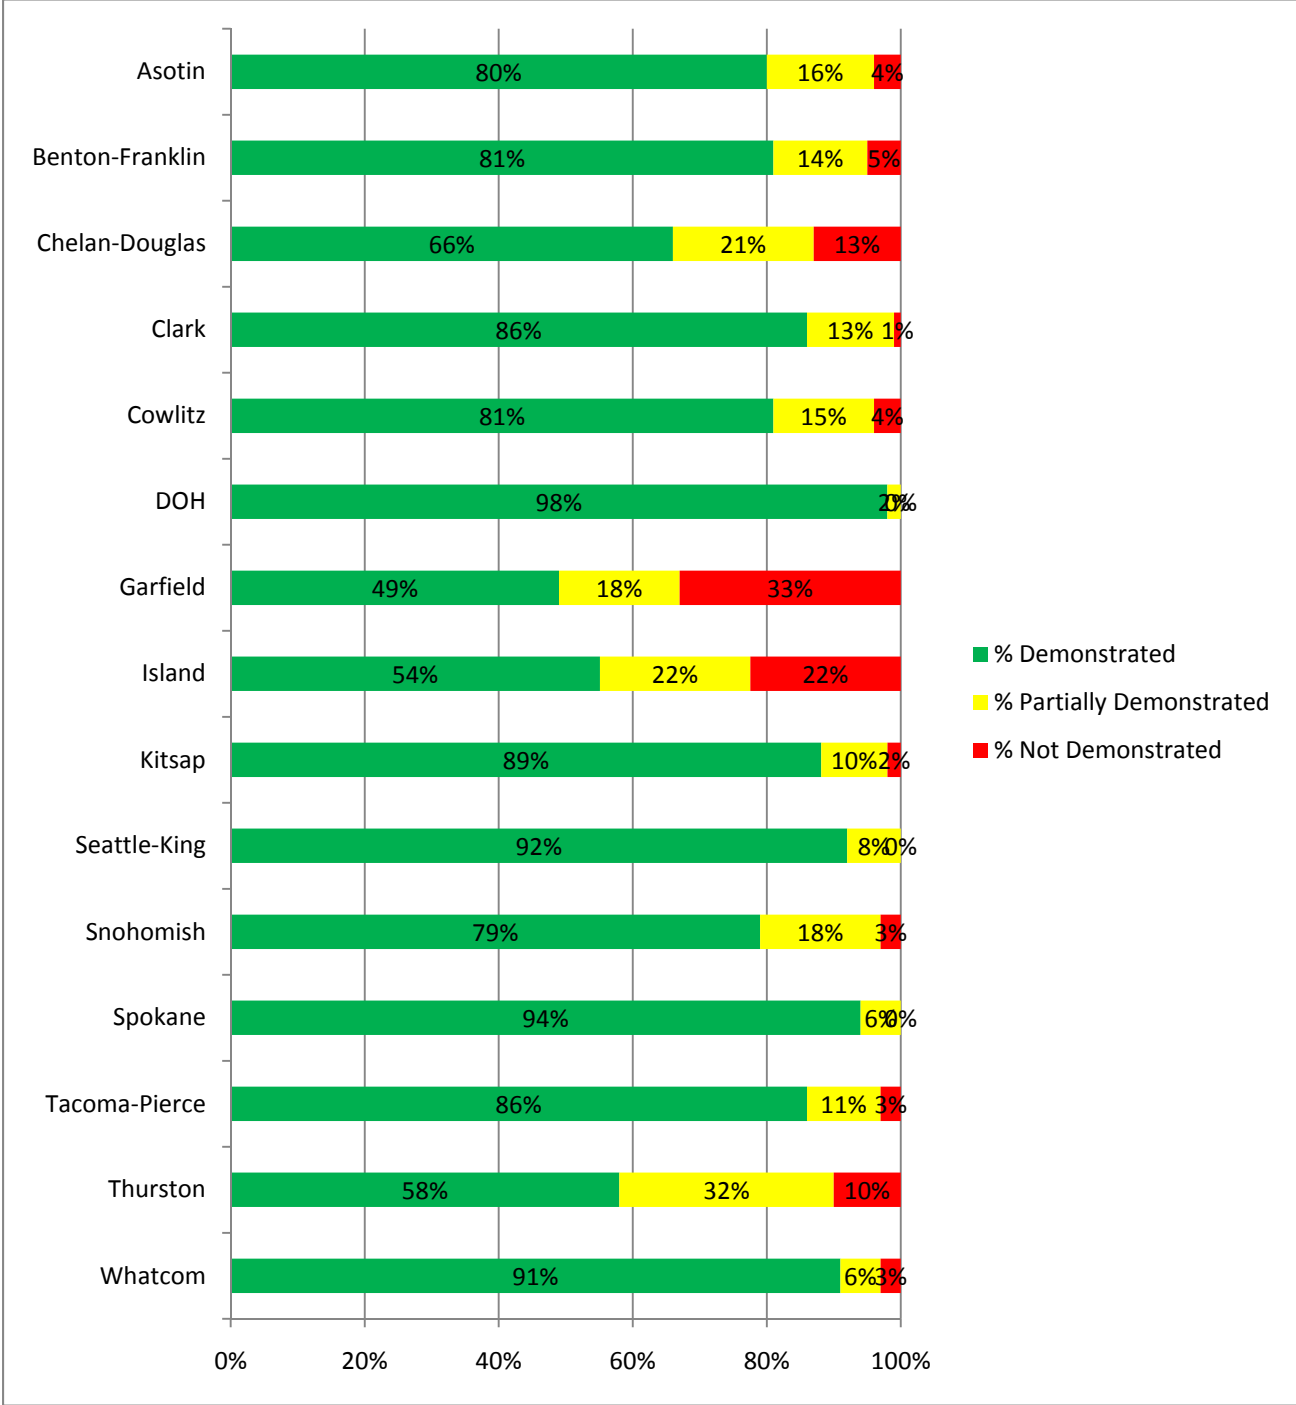

# 2010-2011 Standards Performance Review Scores National/Washington Set

For more information on the 2010-2011 Standards Performance Review results, go to  
[www.doh.wa.gov/hip/catalog/topic/stdsPR/10-11.htm](http://www.doh.wa.gov/hip/catalog/topic/stdsPR/10-11.htm)