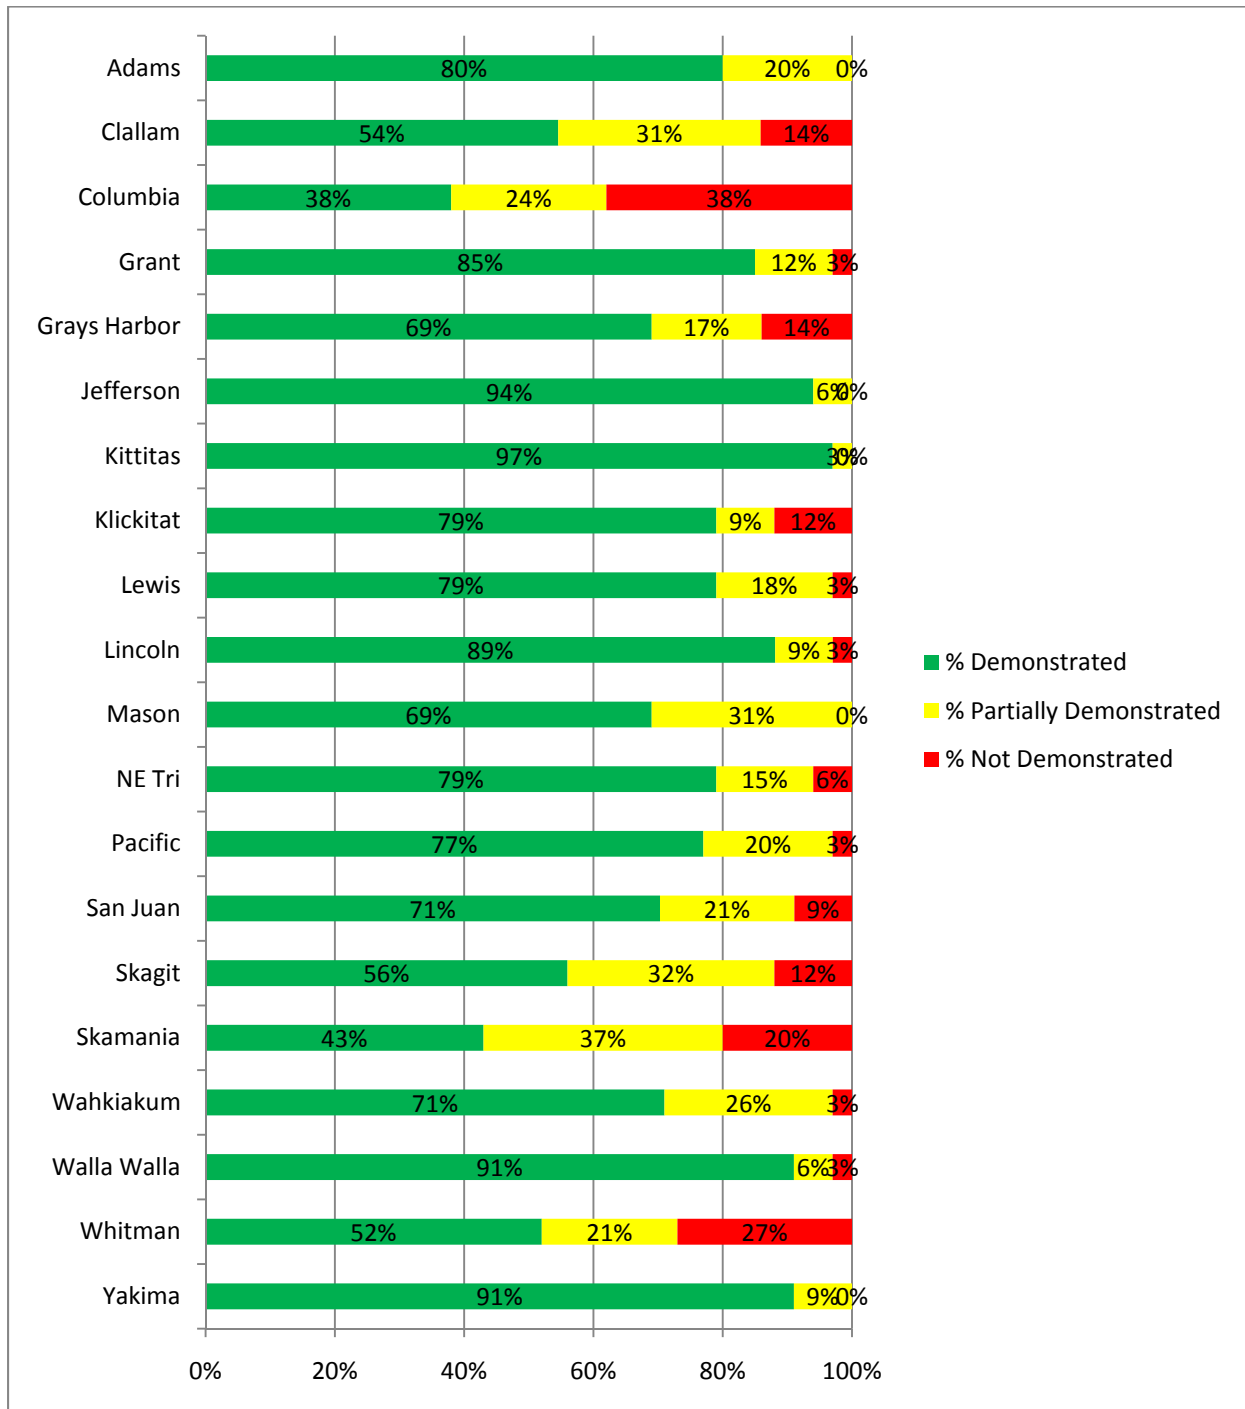

2010-2011 Standards Performance Review Scores Basic Set

For more information on the 2010-2011 Standards Performance Review results, go to
www.doh.wa.gov/php/catalog/topic/stdsPR/10-11.htm